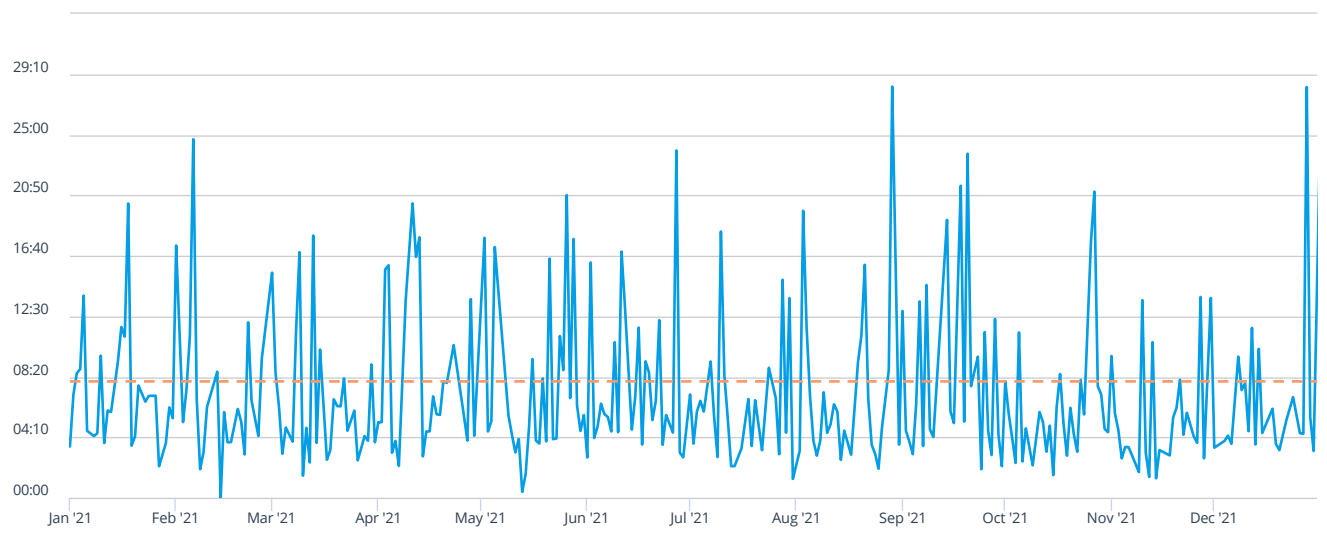

Previous Year ▾ Jan 1, 2021 - Dec 31, 2021 ▾

07:18

MM:SS
Average Response Time

75%

OF RESPONSES
Response Time < 08:00

365

DAYS
In Selected Time Slice

687

UNIT RESPONSES
In Selected Time Slice

- Counts**
- % Rows
- % Columns
- % All

	Jan '21	Feb '21	Mar '21	Apr '21	May '21	Jun '21	Jul '21	Aug '21	Sep '21	Oct '21	Nov '21	Dec '21	Jan '22	Total
00:00 - 04:59	21	20	31	26	34	41	37	35	29	36	28	31		369
05:00 - 07:59	13	12	11	13	19	9	20	8	11	17	7	8		148
08:00 - 08:59	1	1	1	4	2	3	1	3	2	2	1	1		22
09:00 - 09:59	7		2	2		2	1	1			4			19
10:00 - 11:59	2	3	1	2	2	4	4	1		2	2	2		25
12:00 - 14:59	2	1	1	3		1		2	1	4		1		16
15:00 - 16:59	2	1	4	4		3	3		1	1				19
17:00 - 17:59	1				2									3
18:00 - 19:59		1	2		1	1	1	1		3				10
20:00 - 29:59	1	4	1	5	4	4	2	6	7	1	3	3		41
30:00 - 59:59			1	4	3	2	1	1	2	1				15
Total	50	43	55	63	67	70	70	58	53	67	45	46		687
Exceptions														4